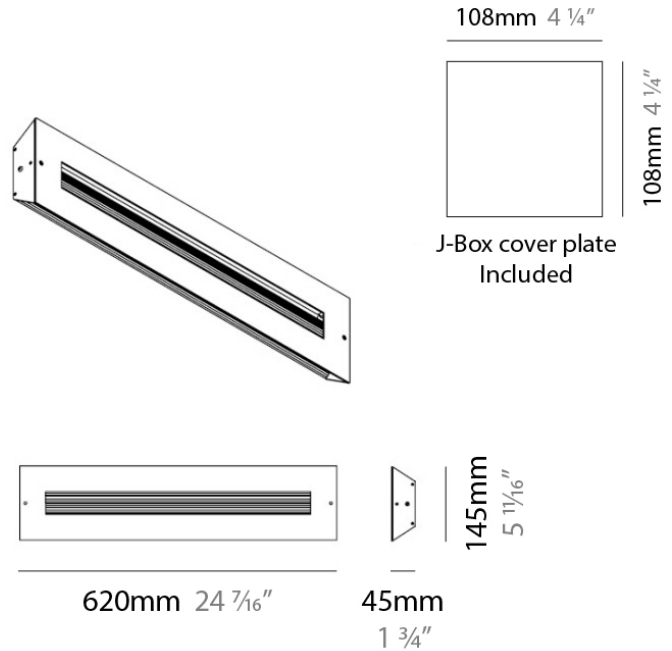

FINESTRA SURFACE

D93014

PROJECT	
TYPE	
NOTES	
QUANTITY	
DATE	

GENERAL

Series: Finestra
Brand: Milan
Division: Design
Mounting Type: Surface
Mounting Location: Wall
Subcategory: Ambient

PHYSICAL

Shape: Rectangle
Length (mm): 620
Length (in): 24 7/16
Height (mm): 145
Height (in): 5 11/16
Extension (mm): 45
Extension (in): 1 3/4
Light Distribution: Direct / Indirect
Weight (kg): 2.04
Weight (lbs): 4.5
Diffuser: White Opal Glass
Fixture Finish: SST
Fixture Material: Metal

ELECTRICAL

Number of Lamps: 2
Lamp Type: T5 Fluorescent
Bulb Included: Bulb Not Included
Total Output Wattage (W): 48
Max. Wattage Per Lamp (W): 24
Lamp Base: G5 Bi-pin
Dimming: Non-Dimmable
Input Voltage (V): 120
Lamp Voltage (V): 120

LED

OPTICAL

RATINGS AND CERTIFICATIONS

Certified By: CSA Certified to UL and CSA Standards
IP rating: IP20