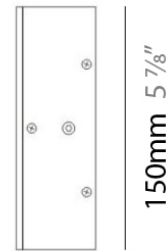

D93019

PROJECT
TYPE
NOTES
QUANTITY
DATE

GENERAL

Series: Finestra
Brand: Milan
Division: Design
Mounting Type: Surface
Mounting Location: Wall
Subcategory: Ambient

PHYSICAL

Shape: Rectangle
Length (mm): 254
Length (in): 10
Width (mm): 150
Width (in): 6
Height (mm): 145
Height (in): 5 ¹¹/₁₆
Extension (mm): 45
Extension (in): 1 ³/₄
Weight (kg): 1.23
Weight (lbs): 2.7
Fixture Material: Metal

ELECTRICAL

Number of Lamps: 2
Lamp Type: LED Retrofit / Halogen
Lamp Shape: T3
Bulb Included: Bulb Not Included
Total Output Wattage (W): 28 / 150
Max. Wattage Per Lamp (W): 28 / 150
Lamp Base: RSC
Input Voltage (V): 120

LED

OPTICAL

RATINGS AND CERTIFICATIONS

Certified By: CSA Certified to UL and CSA Standards
IP rating: IP20

254mm 10"

51mm 2"

150mm 5 7/8"