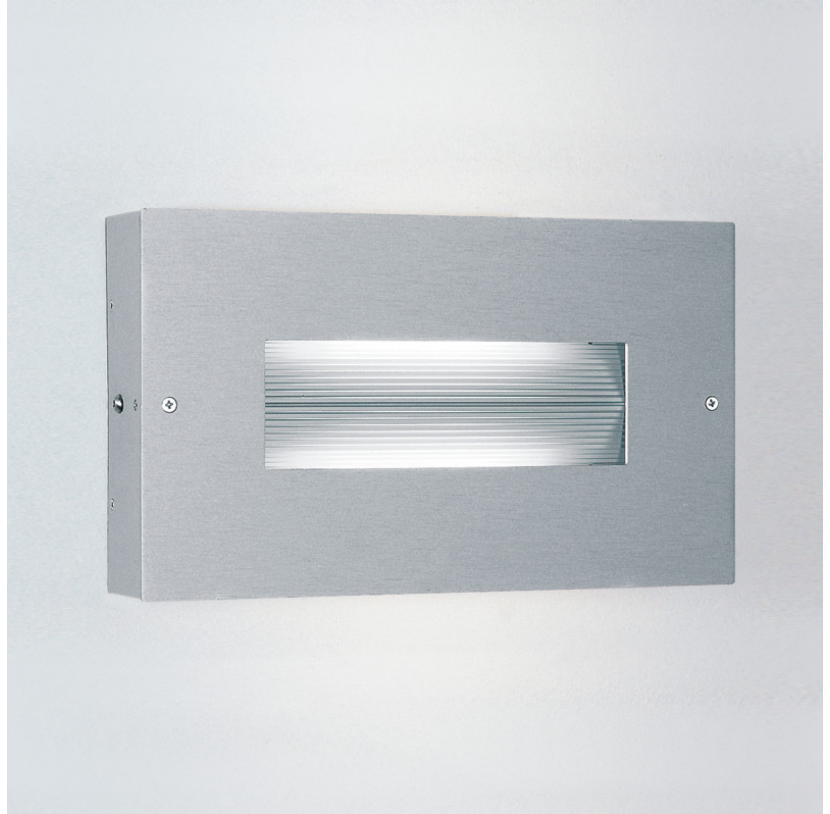

D93019

PROJECT
TYPE
NOTES
QUANTITY
DATE

GENERAL

Series: Finestra
Brand: Milan
Division: Design
Mounting Type: Surface
Mounting Location: Wall
Subcategory: Ambient

PHYSICAL

Shape: Rectangle
Length (mm): 254
Length (in): 10
Width (mm): 150
Width (in): 6
Height (mm): 145
Height (in): 5 ¹¹/₁₆
Extension (mm): 45
Extension (in): 1 ³/₄
Weight (kg): 1.23
Weight (lbs): 2.7
Fixture Material: Metal

ELECTRICAL

Number of Lamps: 2
Lamp Type: LED Retrofit / Halogen
Lamp Shape: T3
Bulb Included: Bulb Not Included
Total Output Wattage (W): 28 / 150
Max. Wattage Per Lamp (W): 28 / 150
Lamp Base: RSC
Input Voltage (V): 120

LED

OPTICAL

RATINGS AND CERTIFICATIONS

Certified By: CSA Certified to UL and CSA Standards
IP rating: IP20

254mm 10"

51mm 2"

150mm 5 7/8"